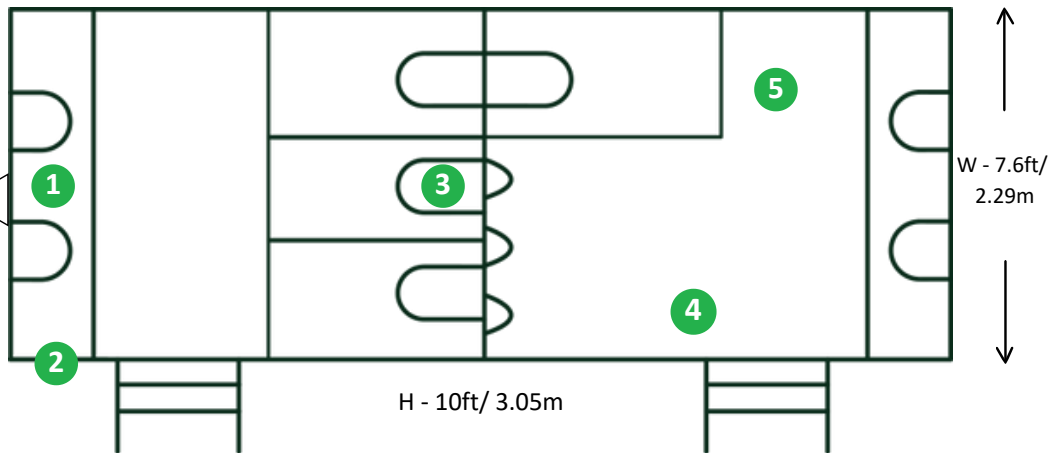

# The Floorplan

L - 22ft/ 6.86m

\*dimensions include allowance for tow hitch

- 1 Luxury hand soap, paper hand towels and loo roll all included
- 2 Forest green exterior
- 3 High quality sinks & toilets with chrome fixtures and fittings
- 4 Solid beech interior & wood effect floors
- 5 Modern spot lighting