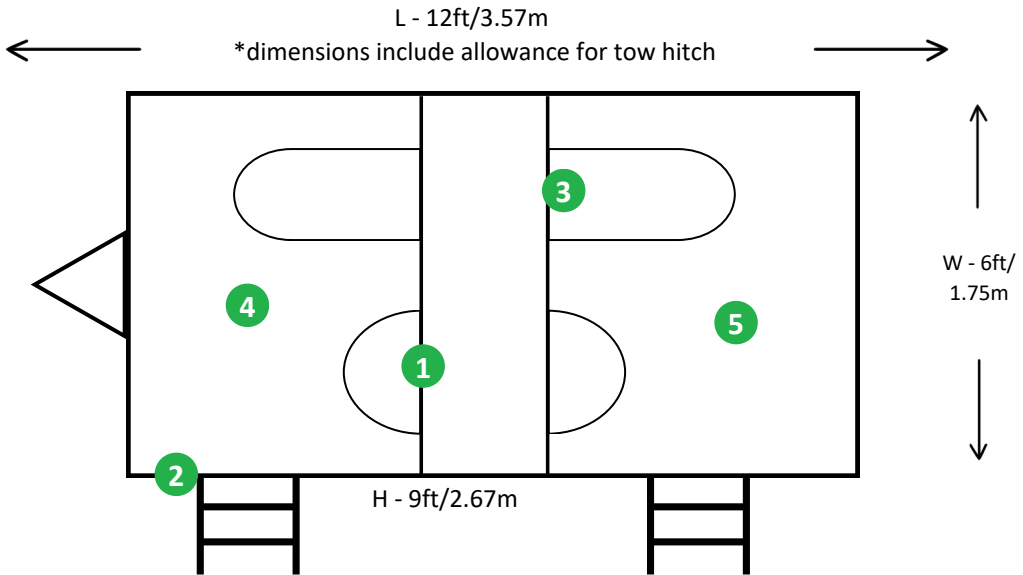

The Floorplan

1 Luxury hand soap, paper hand towels and loo roll all included

3 High quality sinks & toilets with chrome fixtures and fittings

2 Forest green exterior

4 White, modern interior & wood effect floors

5 Heater